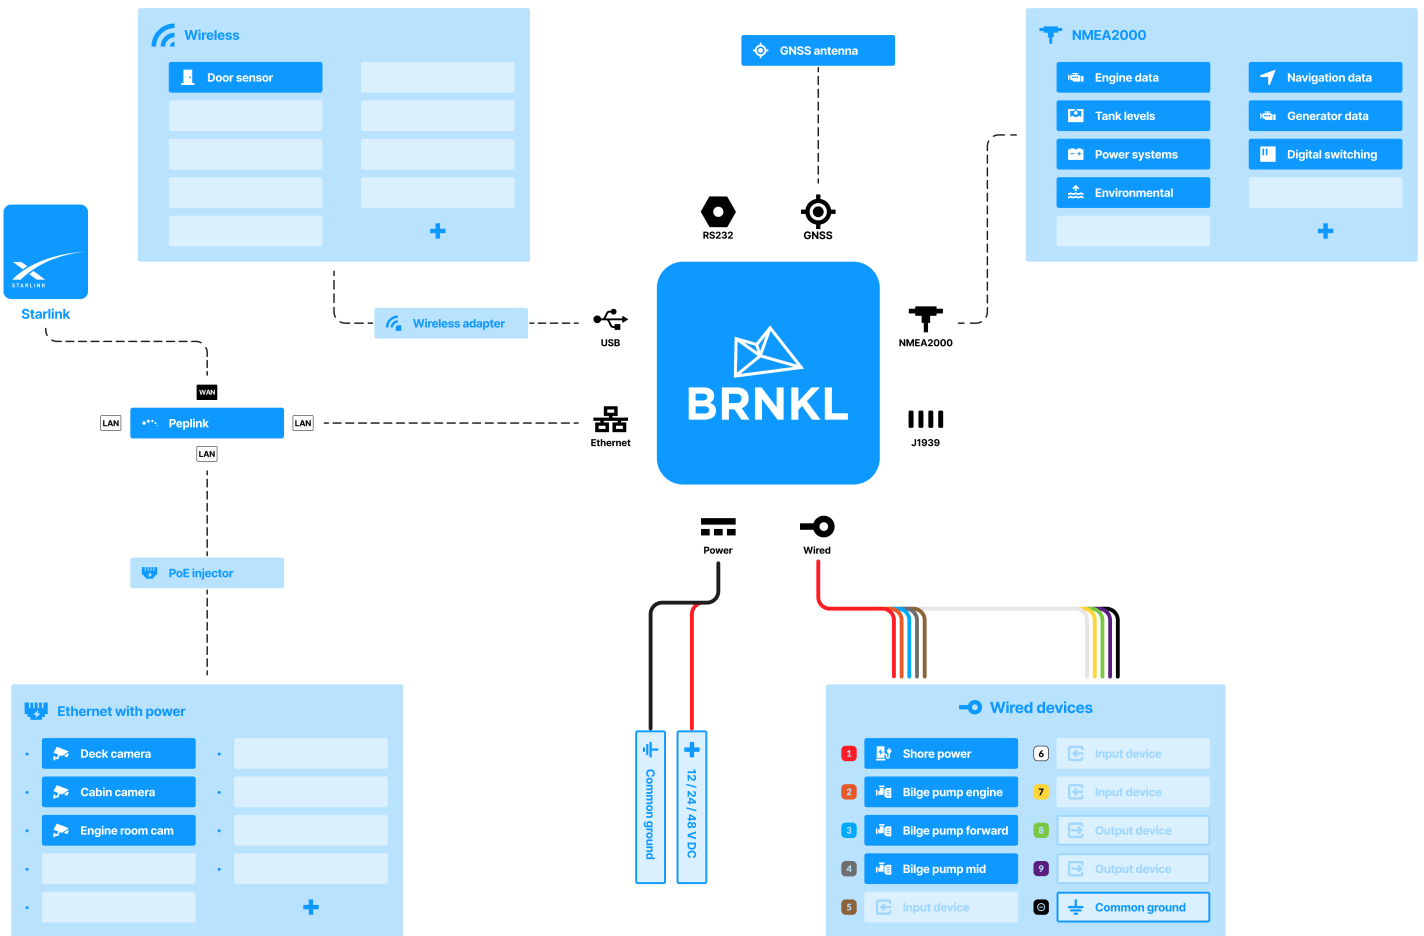

Connections

Workboat setup

- BRNKL Blue (1TB)
- Wireless adapter
- Wireless door sensor
- IP video cameras x3
- Shore power sensor

Required

- Internet source (cellular modem, Starlink, or similar)

Build the perfect security and monitoring system for your boat.
Go to brnkl.io/demo and schedule a demo with our team.